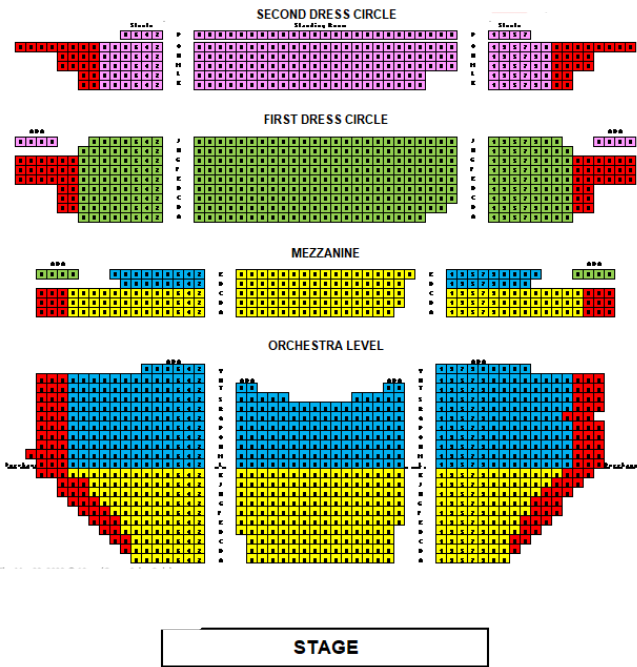

**SOUL Aerial & Performing Arts Center presents Alice in Wonderland**  
**Thursday, January 30, 2025 @ 11AM | Carpenter Theatre at Dominion Energy Center, Richmond VA**

SOUL Aerial & Performing Arts Center presents a mystifying, family-friendly, full-scale aerial cirque production of Alice In Wonderland. Go down the Cirque rabbit hole and experience Alice in Wonderland as never seen before! This production will take you on Alice’s journey through Wonderland and into her deepest dreams, only to wake and realize it was all just a dream. With jaw-dropping tricks that will mesmerize the audience, ticket holders will find themselves amazed, in awe, and, at some points, holding their breath. All of Wonderland will be there, including the Mad Hatter, March Hare, the Jabberwocky, and of course the Red Queen! This production is appropriate for all ages and lasts 2 hours including an intermission.

**Group Minimum** Groups of 10 or more save 20%. Student and school groups save much more! There is currently no group discount for other performances of Alice in Wonderland, January 31-February 1.

**Group Fees** There is one \$6.00 processing fee per order.

**Standard Group Pricing**

**Student Group Pricing**

Yellow	\$63.75
Blue	\$47.75
Green	\$39.75
Pink	\$31.75

Yellow	\$15.00
Blue	\$15.00
Green	\$15.00
Pink	\$15.00