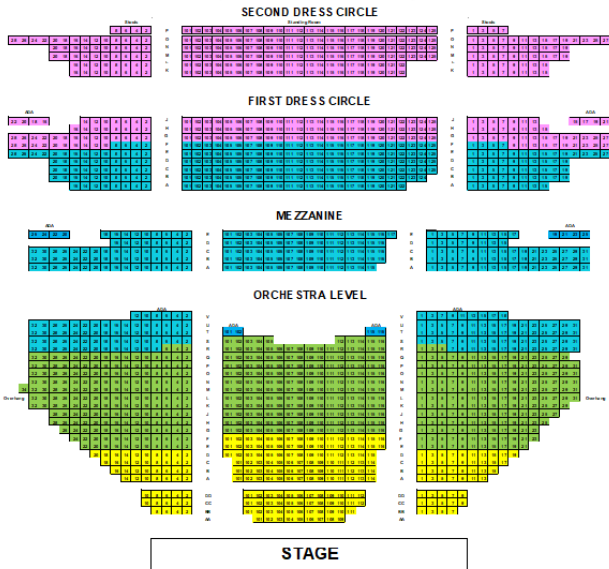

# Peppa Pig's Sing-Along Party!

Friday, December 1, 2023 @ 6PM | Carpenter Theatre @ Dominion Energy Center | 600 E. Grace Street

Peppa, George, Mummy Pig, and Daddy Pig are throwing a Sing-Along Party and you are invited! In this new show you can join in the fun as Peppa and friends teach some of their favorite songs. Dance, clap, and sing with Peppa and her family along with Pedro Pony, Suzy Sheep, and Gerald Giraffe. Blow up those balloons and get the disco ball ready as you and your family party along with Peppa in this 60-minute (plus intermission) interactive musical adventure.

**Group Minimum** A group consists of 10 or more individuals—save \$5 per ticket.

**Group Fees** There is one \$6.00 processing fee per order.

**Group Payment Policy** A deposit of 25% is due within 30 days of the group reservation. Full payment is due four weeks prior to the performance. No brokers or resellers. We reserve the right to refuse to sell to any customer considered to be a broker.